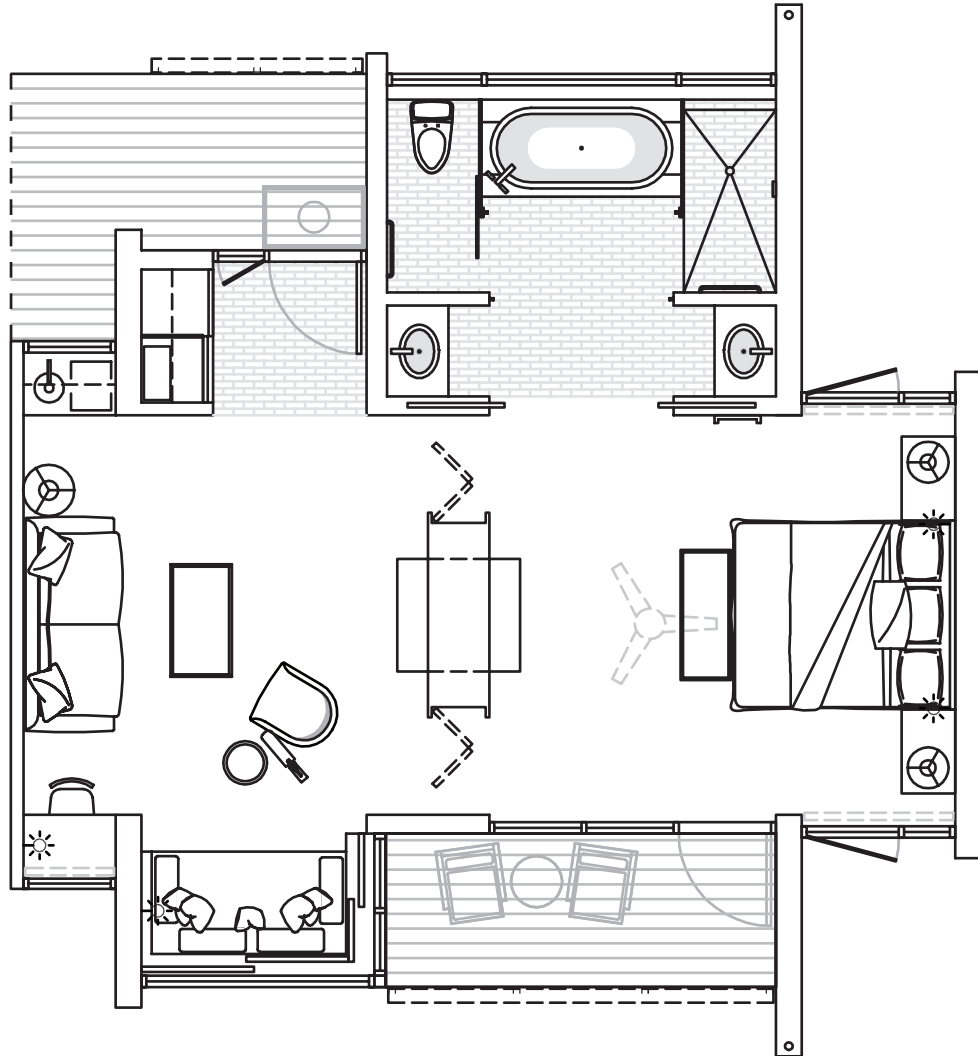

### Contemporary King Suite

*Contemporary King Suites* are our most exceptional contemporary accommodations. Many feature breathtaking views of the Bay and Golden Gate Bridge. Offering 578 square feet, including sleeping area and sitting area with daybed, each expansive suite is defined by a two-sided gas fireplace to enjoy from both spaces. Each has one King bed, bamboo furnishings, double sinks, separate tub & shower, and spacious patio or deck to savor the view. Secluded and romantic, these luxurious suites are perfect for intimate getaways.