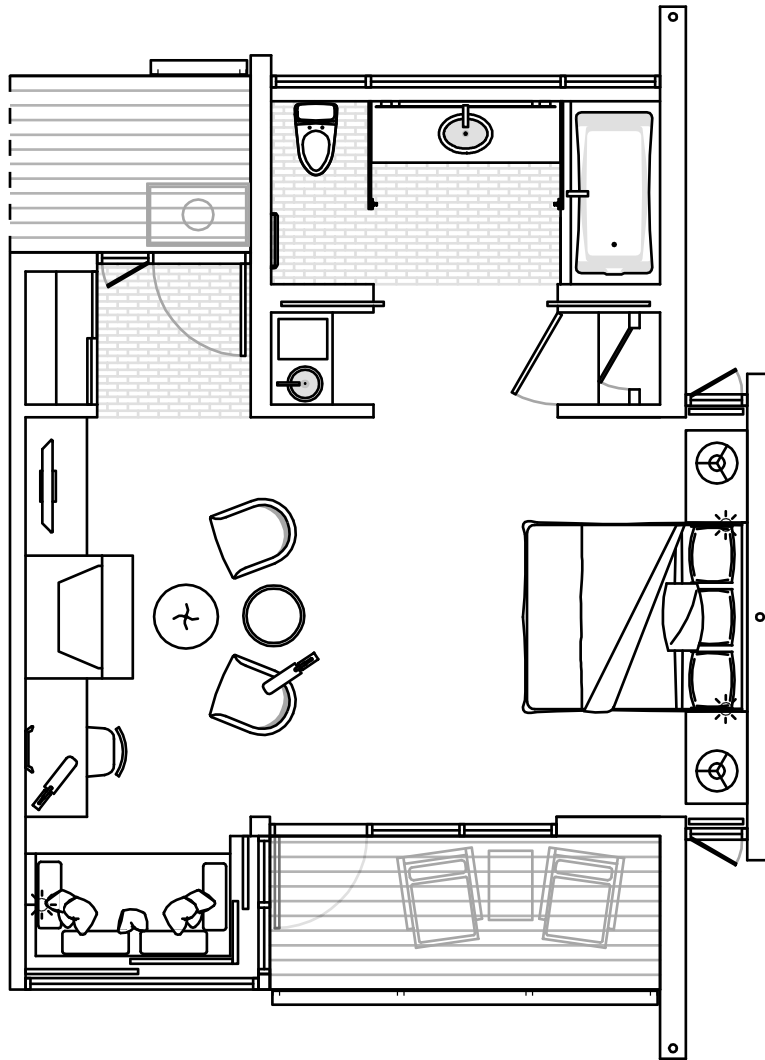

Contemporary King Junior Suite

Nestled on the hillside, *Contemporary King Junior Suites* feature one King bed, contemporary design with bamboo furnishings, gas fireplace, sitting area with daybed to read or relax, luxurious amenities, and patio or deck with outdoor furnishings to savor the scenery. Many feature stunning views of the Bay and the Golden Gate Bridge. Averaging from 478 square feet, these spacious and secluded suites are well-suited for romantic getaways.