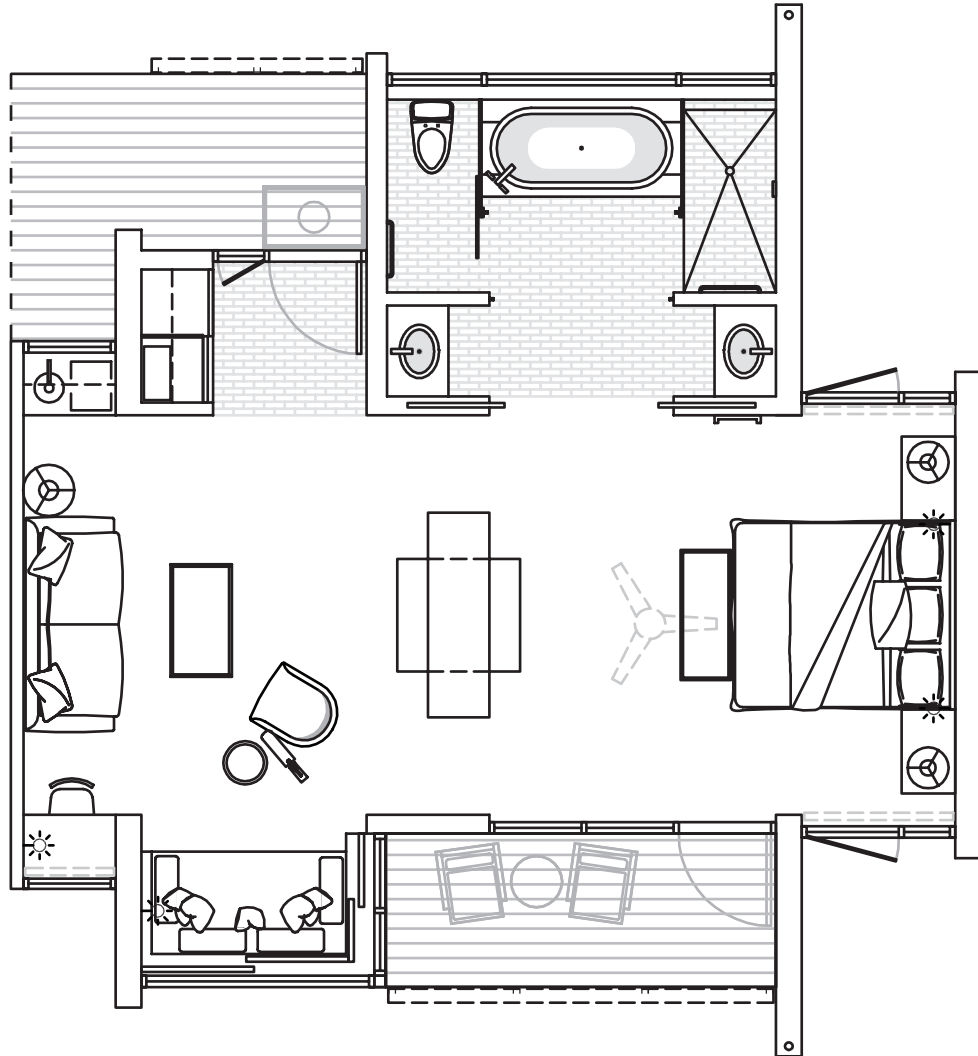

### Contemporary King Suite

*Contemporary King Suites* are our most exceptional contemporary accommodations. Many feature breathtaking views of the Bay and Golden Gate Bridge. Offering 578 square feet, including sleeping area and sitting area with daybed, each expansive suite is defined by a two-sided gas fireplace to enjoy from both spaces. Each has one King bed, bamboo furnishings, double sinks, separate tub & shower, and spacious patio or deck to savor the view. Secluded and romantic, these luxurious suites are perfect for intimate getaways.