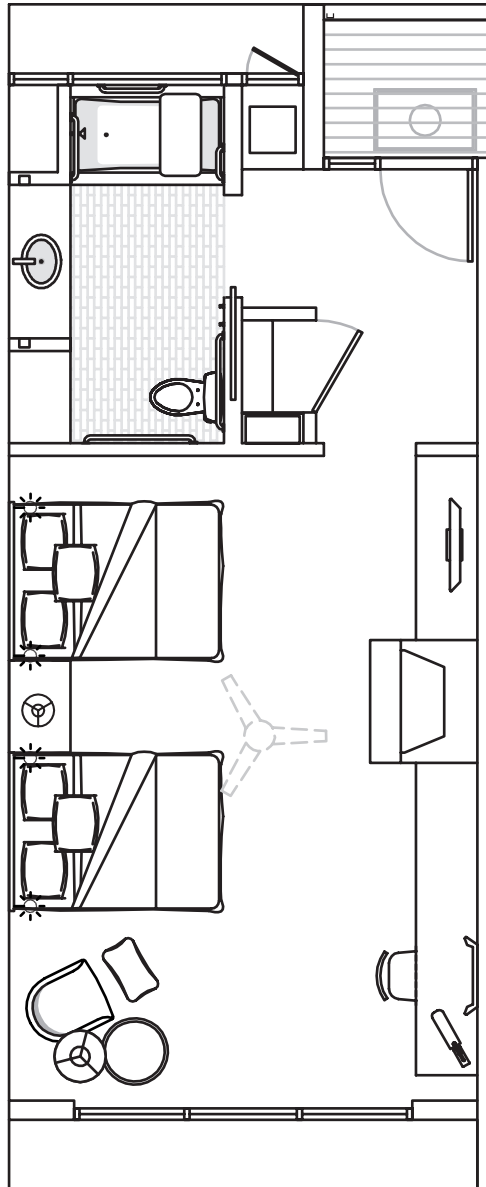

Contemporary Two Queens

Nestled on the hillside, the *Contemporary Queen* features two Queen-sized beds in one room, contemporary design, bamboo furnishings and inviting gas fireplace. Some rooms enjoy views of either the San Francisco Bay or Golden Gate Bridge. Accommodating up to four persons in 450 square feet, this room is ideal for families with younger children or friends traveling together.