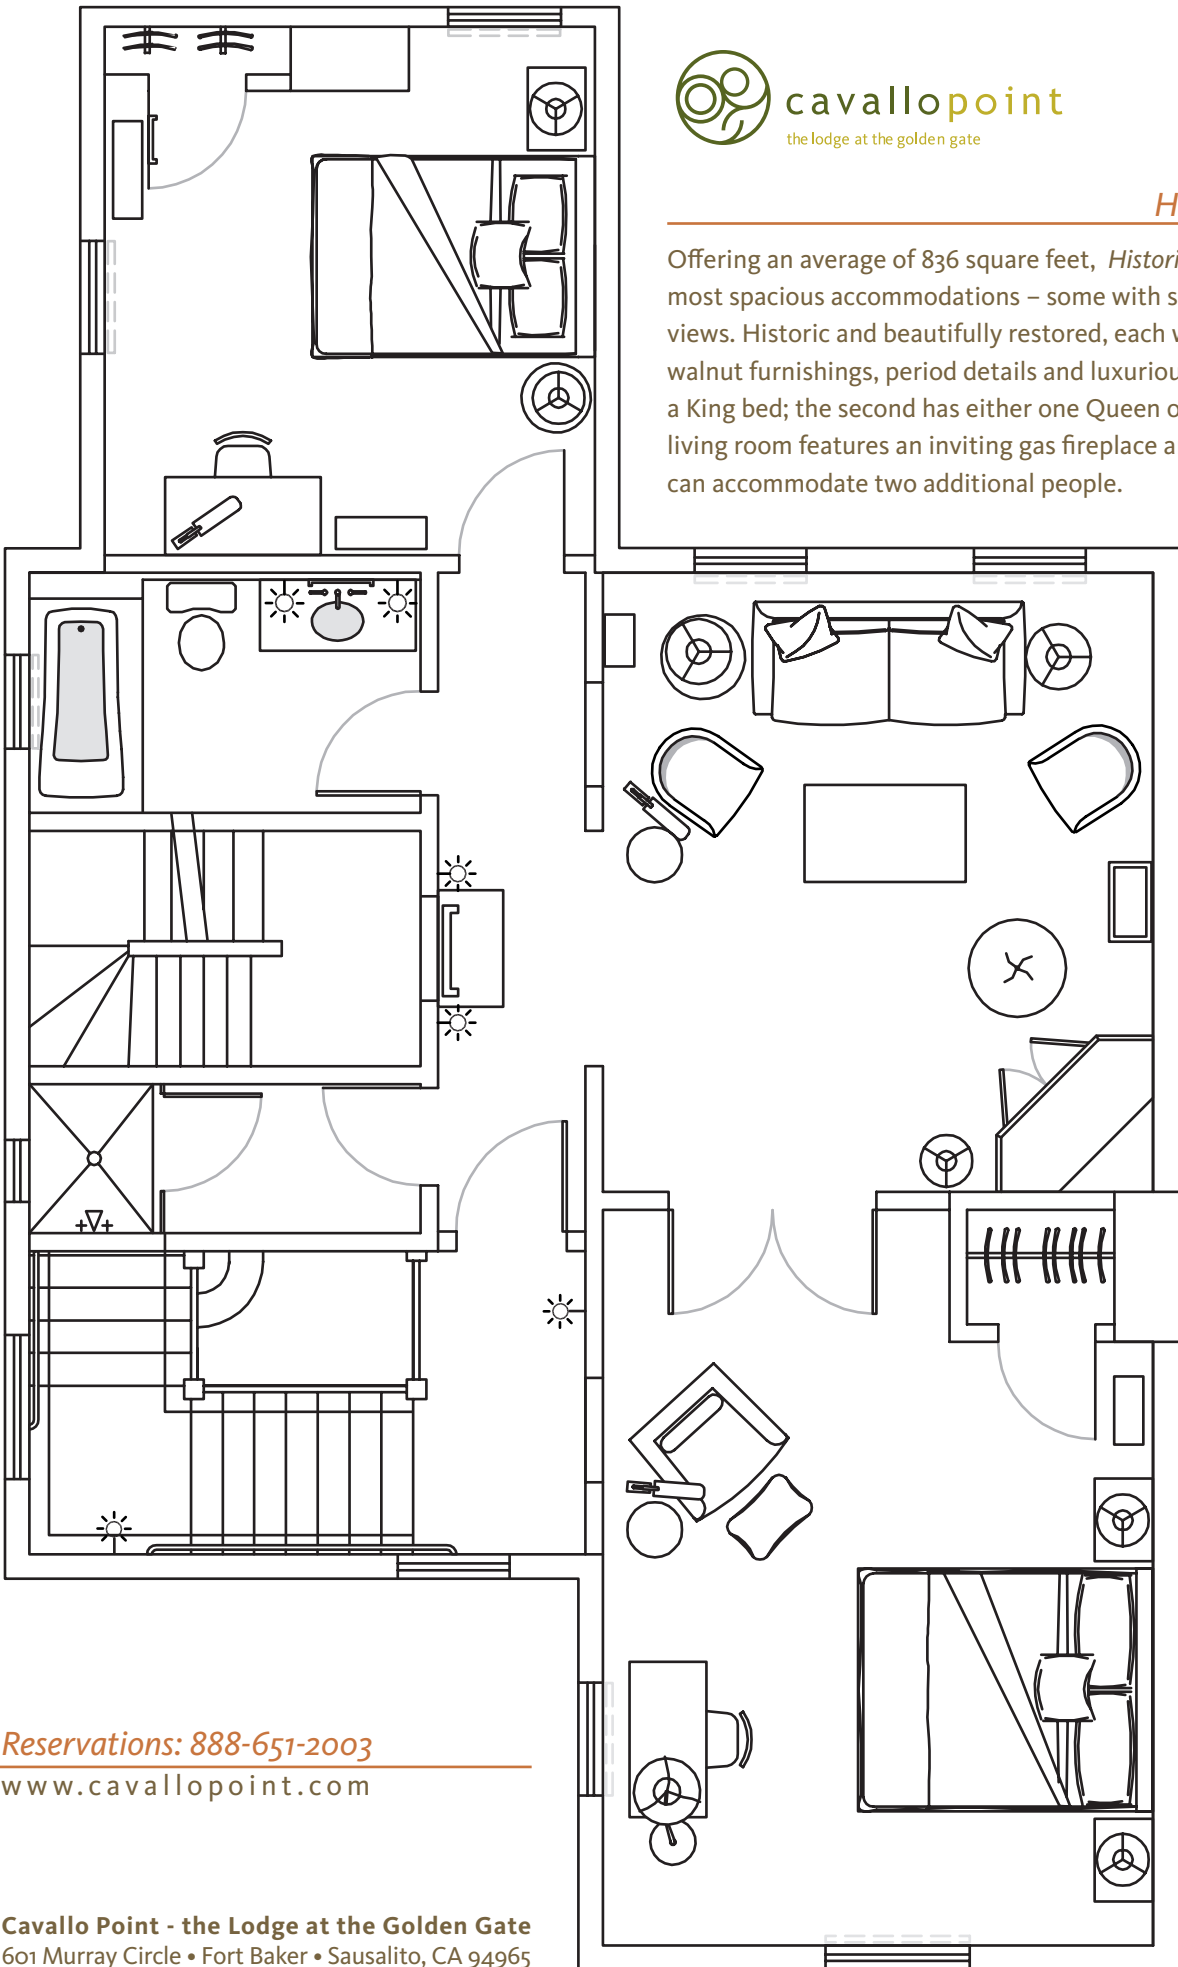

Historic Two-Bedroom Suite

Offering an average of 836 square feet, *Historic Two-Bedroom Suites* are our most spacious accommodations – some with stunning San Francisco Bay views. Historic and beautifully restored, each welcomes guests with gracious walnut furnishings, period details and luxurious amenities. One bedroom has a King bed; the second has either one Queen or two Twin beds. A separate living room features an inviting gas fireplace and Queen sleeper-sofa, which can accommodate two additional people.