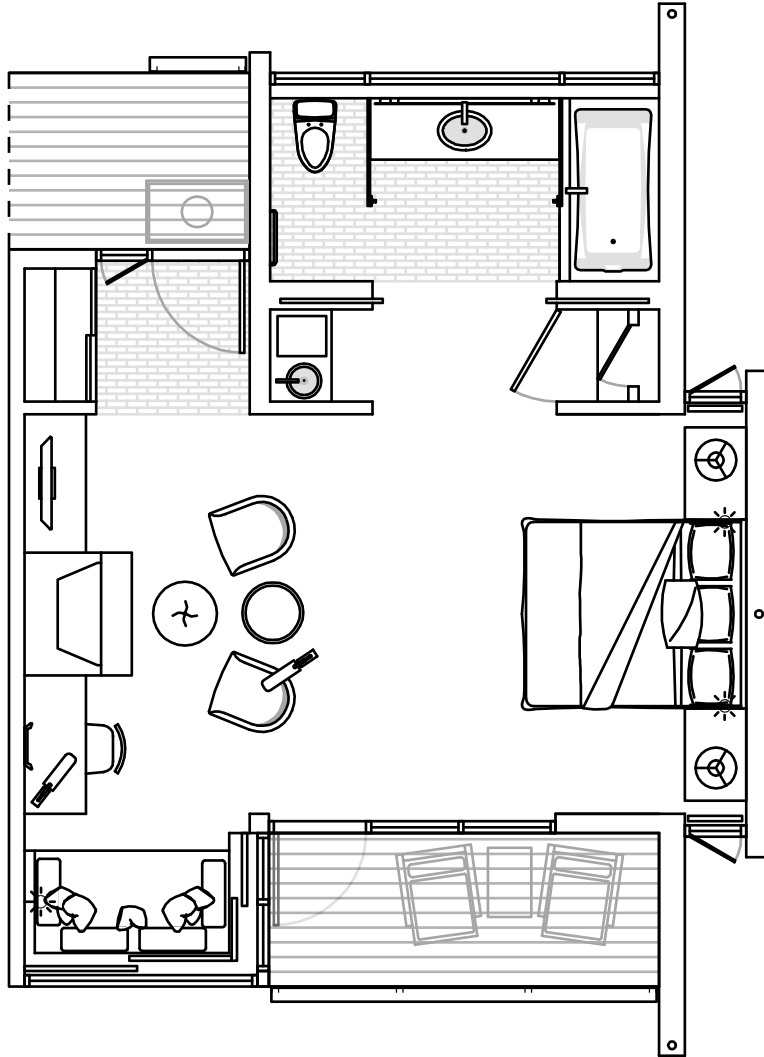

Contemporary King Junior Suite

Nestled on the hillside, *Contemporary King Junior Suites* feature one King bed, contemporary design with bamboo furnishings, gas fireplace, sitting area with daybed to read or relax, luxurious amenities, and patio or deck with outdoor furnishings to savor the scenery. Many feature stunning views of the Bay and the Golden Gate Bridge. Averaging from 478 square feet, these spacious and secluded suites are well-suited for romantic getaways.