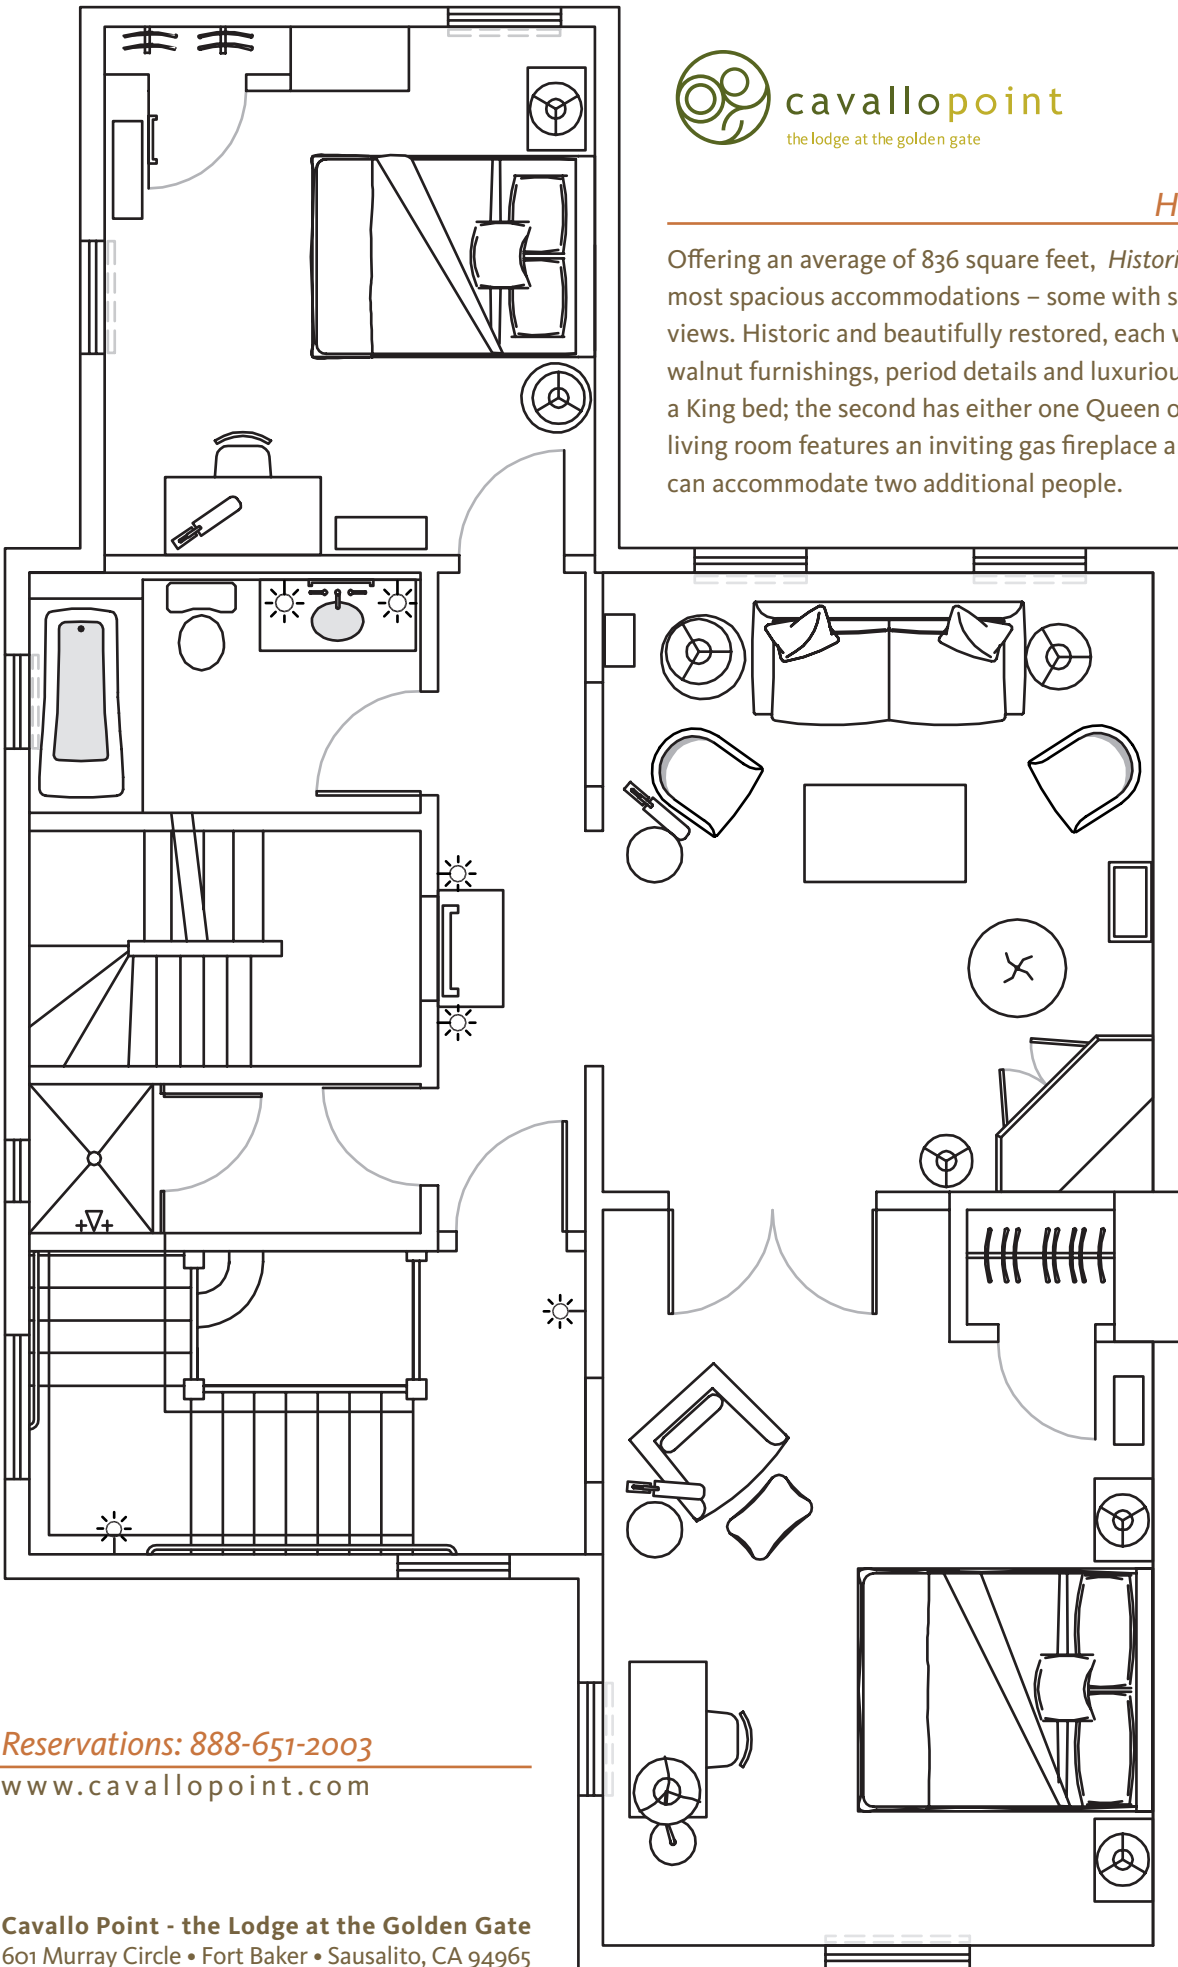

### *Historic Two-Bedroom Suite*

Offering an average of 836 square feet, *Historic Two-Bedroom Suites* are our most spacious accommodations – some with stunning San Francisco Bay views. Historic and beautifully restored, each welcomes guests with gracious walnut furnishings, period details and luxurious amenities. One bedroom has a King bed; the second has either one Queen or two Twin beds. A separate living room features an inviting gas fireplace and Queen sleeper-sofa, which can accommodate two additional people.